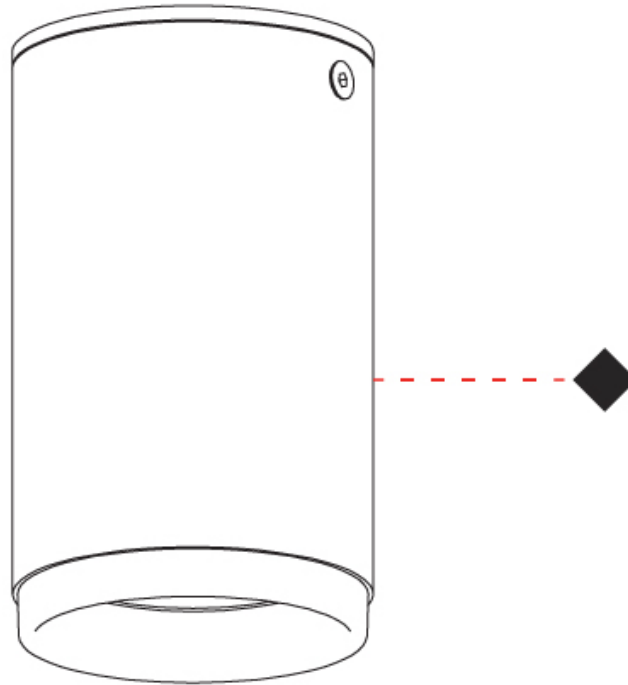

HAUL - CEILING SURFACE

D92249-

PROJECT
TYPE
SPECIFIER
QUANTITY
DATE