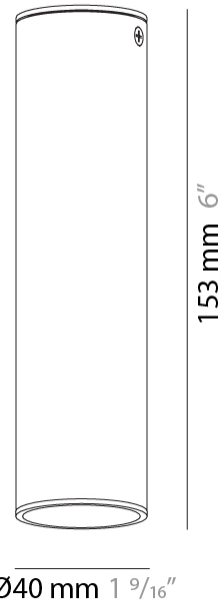

HAUL - CEILING SURFACE

D92105R9-

base number   Finish
Options

1. To build a product code in our configurator select the specify button on the base model # product page
2. To build a manual product code on this datasheet choose from the options listed below in blue font and add the suffix to the base model #

GENERAL

Series: Haul
Subseries: Haul - Ceiling
Brand: Milan
Division: Design
Mounting Type: Surface
Mounting Location: Ceiling
Subcategory: Downlight

PHYSICAL

Shape: Cylinder
Diameter (mm): 40
Diameter (in): 1 9/16
Height (mm): 153
Height (in): 6
Light Distribution: Direct
Fixture Finish: MWL / MBQ
Fixture Material: Extruded Aluminum

ELECTRICAL

Lamp Type: LED
Input Wattage (W): 5
Dimming: Electronic Low Voltage Dimming
Input Voltage (V): 120Vac Direct Line

LED

Number of LEDs: 1
Color Temperature (°K): 3000
Max. Delivered Lumen (lm): 500
CRI: >90 CRI
Lamp Life (hrs): 50000

OPTICAL

Beam Angle: 35

RATINGS AND CERTIFICATIONS

Certified By: Certified for North American Standards
IP rating: IP20