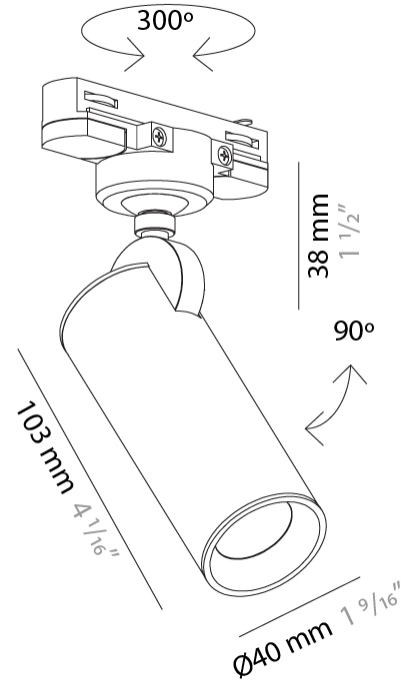

HAUL TRACK

D96072-

base number Finish
Options

1. To build a product code in our configurator select the specify button on the base model # product page
2. To build a manual product code on this datasheet choose from the options listed below in blue font and add the suffix to the base model #

GENERAL

Series: Haul
Brand: Milan
Division: Design
Mounting Type: Track
Mounting Location: Ceiling
Subcategory: Spots

PHYSICAL

Shape: Cylinder
Diameter (mm): 40
Diameter (in): 1 9/16
Height (mm): 203
Height (in): 8
Max. Overall Height (mm): 1300
Max. Overall Height (in): 51 3/16
Light Distribution: Direct
Fixture Finish: MWL / MBQ
Fixture Material: Extruded Aluminum

ELECTRICAL

Lamp Type: LED
Input Wattage (W): 5
Dimming: Electronic Low Voltage Dimming
Input Voltage (V): 120Vac Direct Line

LED

Color Temperature (°K): 3000
Max. Delivered Lumen (lm): 500
CRI: >90 CRI
Lamp Life (hrs): 50000

OPTICAL

Reflector°: 35
Beam Angle: 35

RATINGS AND CERTIFICATIONS

Certified By: Certified for North American Standards
IP rating: IP20

PROJECT
TYPE
SPECIFIER
QUANTITY
DATE