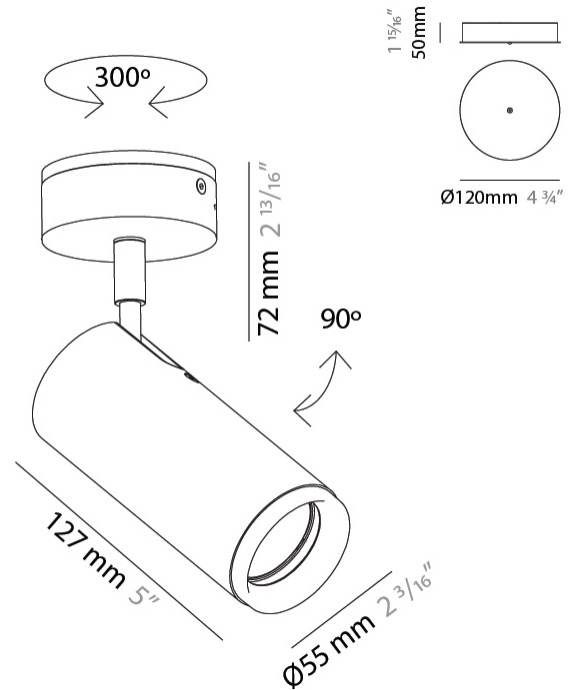

PROJECT	_____
TYPE	_____
SPECIFIER	_____
QUANTITY	_____
DATE	_____

HAUL - WALL SURFACE

D93243-

base number   Finish
Options

1. To build a product code in our configurator select the specify button on the base model # product page
2. To build a manual product code on this datasheet choose from the options listed below in blue font and add the suffix to the base model #

GENERAL

Series: Haul
Subseries: Haul - Wall
Brand: Milan
Division: Design
Mounting Type: Surface
Mounting Location: Wall
Subcategory: On/Off Switch

PHYSICAL

Shape: Cylinder
Diameter (mm): 55
Diameter (in): 1 ⁹/₁₆
Length (mm): 83
Length (in): 3 ¹/₄
Height (mm): 100
Height (in): 3 ¹⁵/₁₆
Extension (mm): 120
Extension (in): 4 ³/₄
Light Distribution: Adjustable / Direct
[Fixture Finish: MWL / MBQ](#)
Fixture Material: Extruded Aluminum

ELECTRICAL

Lamp Type: LED
Input Wattage (W): 7
Dimming: Electronic Low Voltage Dimming
Input Voltage (V): 120Vac Direct Line

LED

Number of LEDs: 1
Color Temperature (°K): 3000
Max. Delivered Lumen (lm): 665
CRI: >90 CRI
Lamp Life (hrs): 50000

OPTICAL

Beam Angle: 35

RATINGS AND CERTIFICATIONS

Certified By: Certified for North American Standards
IP rating: IP20