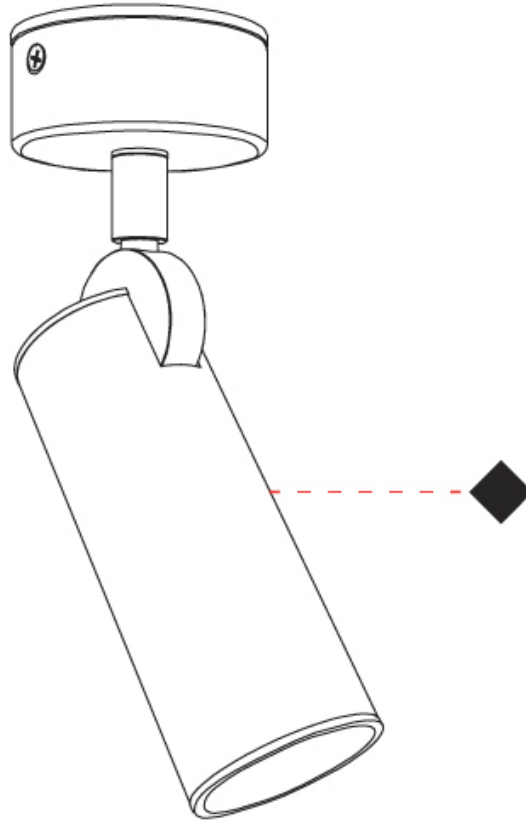

HAUL - CEILING SURFACE

D92247-

PROJECT	_____
TYPE	_____
SPECIFIER	_____
QUANTITY	_____
DATE	_____

D