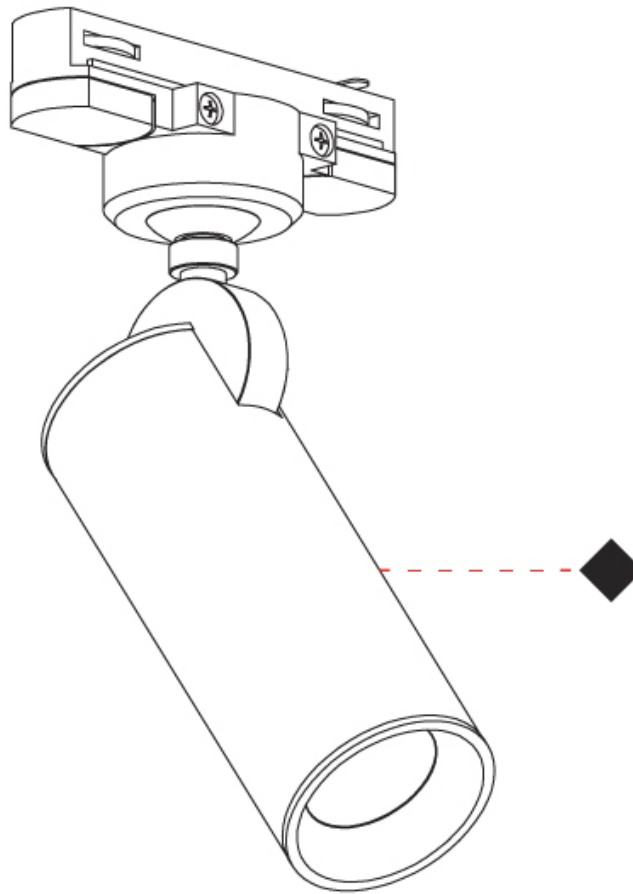

HAUL TRACK

D96072-

PROJECT _____

TYPE _____

SPECIFIER _____

QUANTITY _____

DATE _____

D